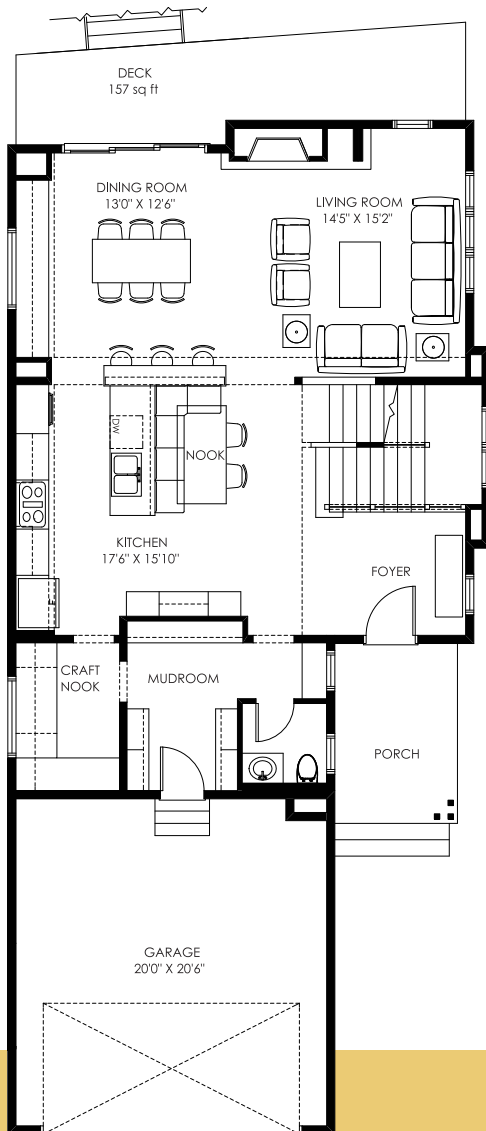

2017

STAMPEDE ROTARY
DREAM HOME

The 2017 Stampede Rotary Dream Home Floorplans

Total Size: 2580 sq ft

Main Floor: 1094 Sq. Ft.

Second Floor: 1486 Sq. Ft.

2017

STAMPEDE ROTARY
DREAM HOME

The 2017 Stampede Rotary Dream Home Floorplans

Total Size: **2580 sq ft**

Front Elevation

Right Elevation

Main Floor: **1094 Sq. Ft.**

Second Floor: **1486 Sq. Ft.**