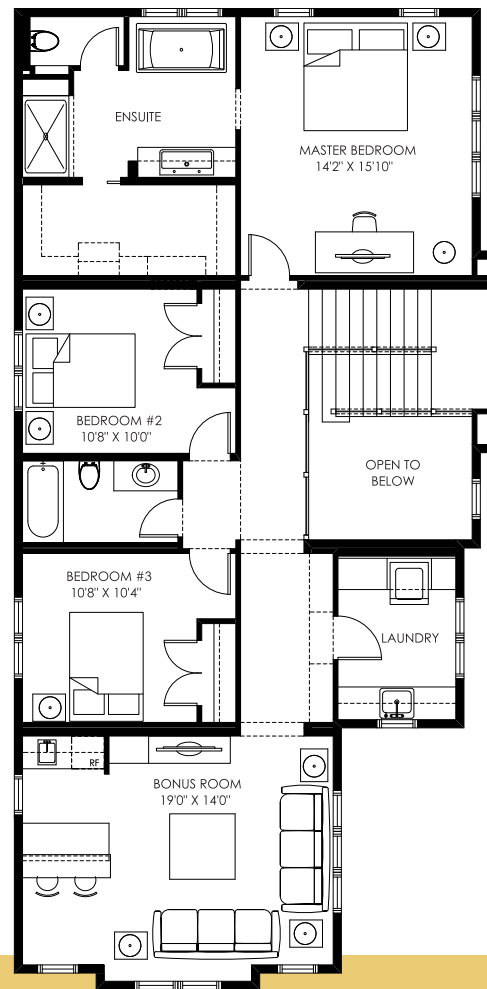

2017

STAMPEDE ROTARY
DREAM HOME

The 2017 Stampede Rotary Dream Home Floorplans

Total Size: 2580 sq ft

Main Floor: 1094 Sq. Ft.

Second Floor: 1486 Sq. Ft.

2017

STAMPEDE ROTARY
DREAM HOME

The 2017 Stampede Rotary Dream Home Floorplans

Total Size: **2580 sq ft**

Front Elevation

Right Elevation

Main Floor: **1094 Sq. Ft.**

Second Floor: **1486 Sq. Ft.**